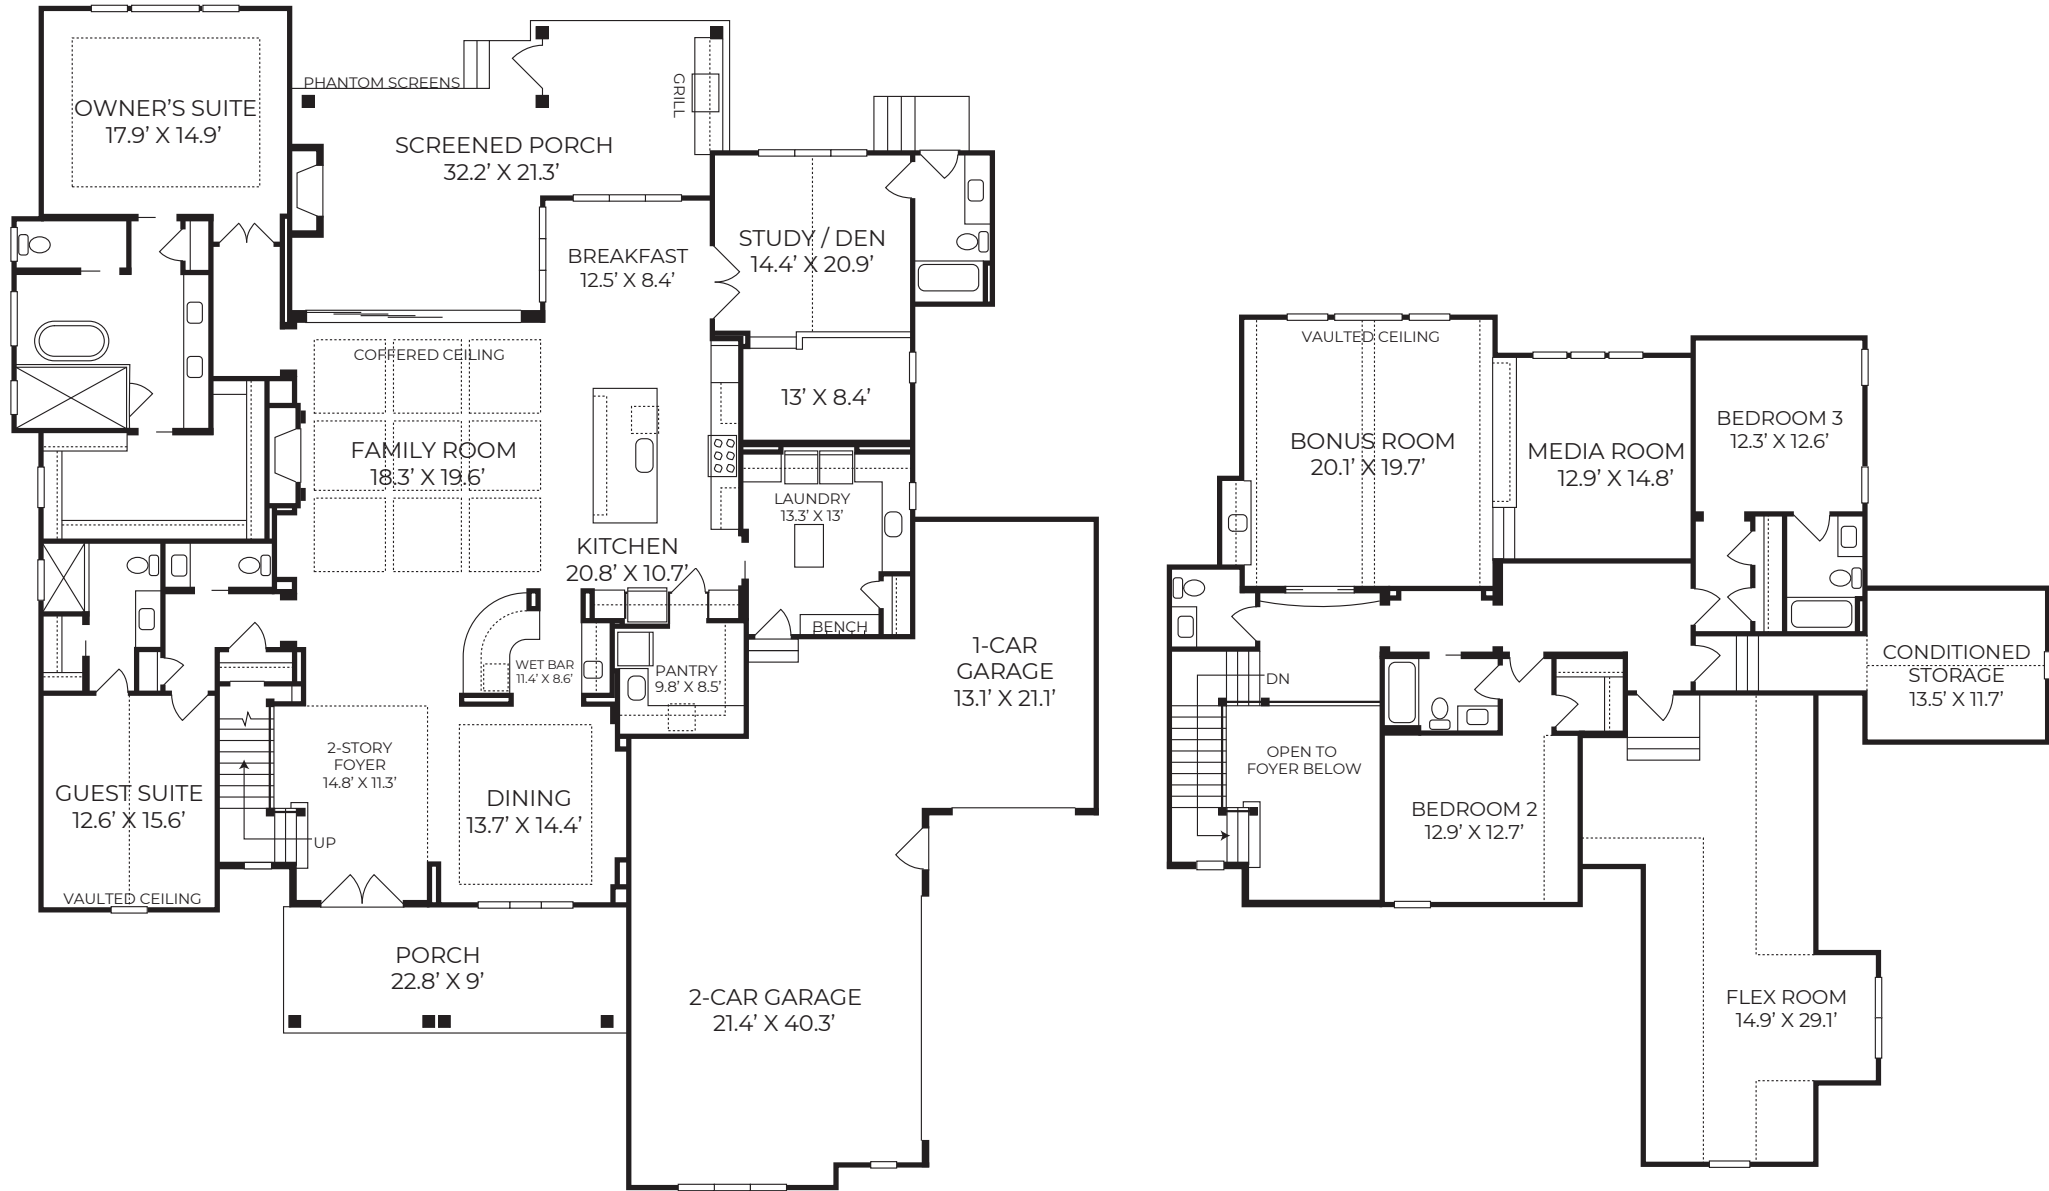

Hearthstone Luxury Homes Grand Highland Estates Homesite #53