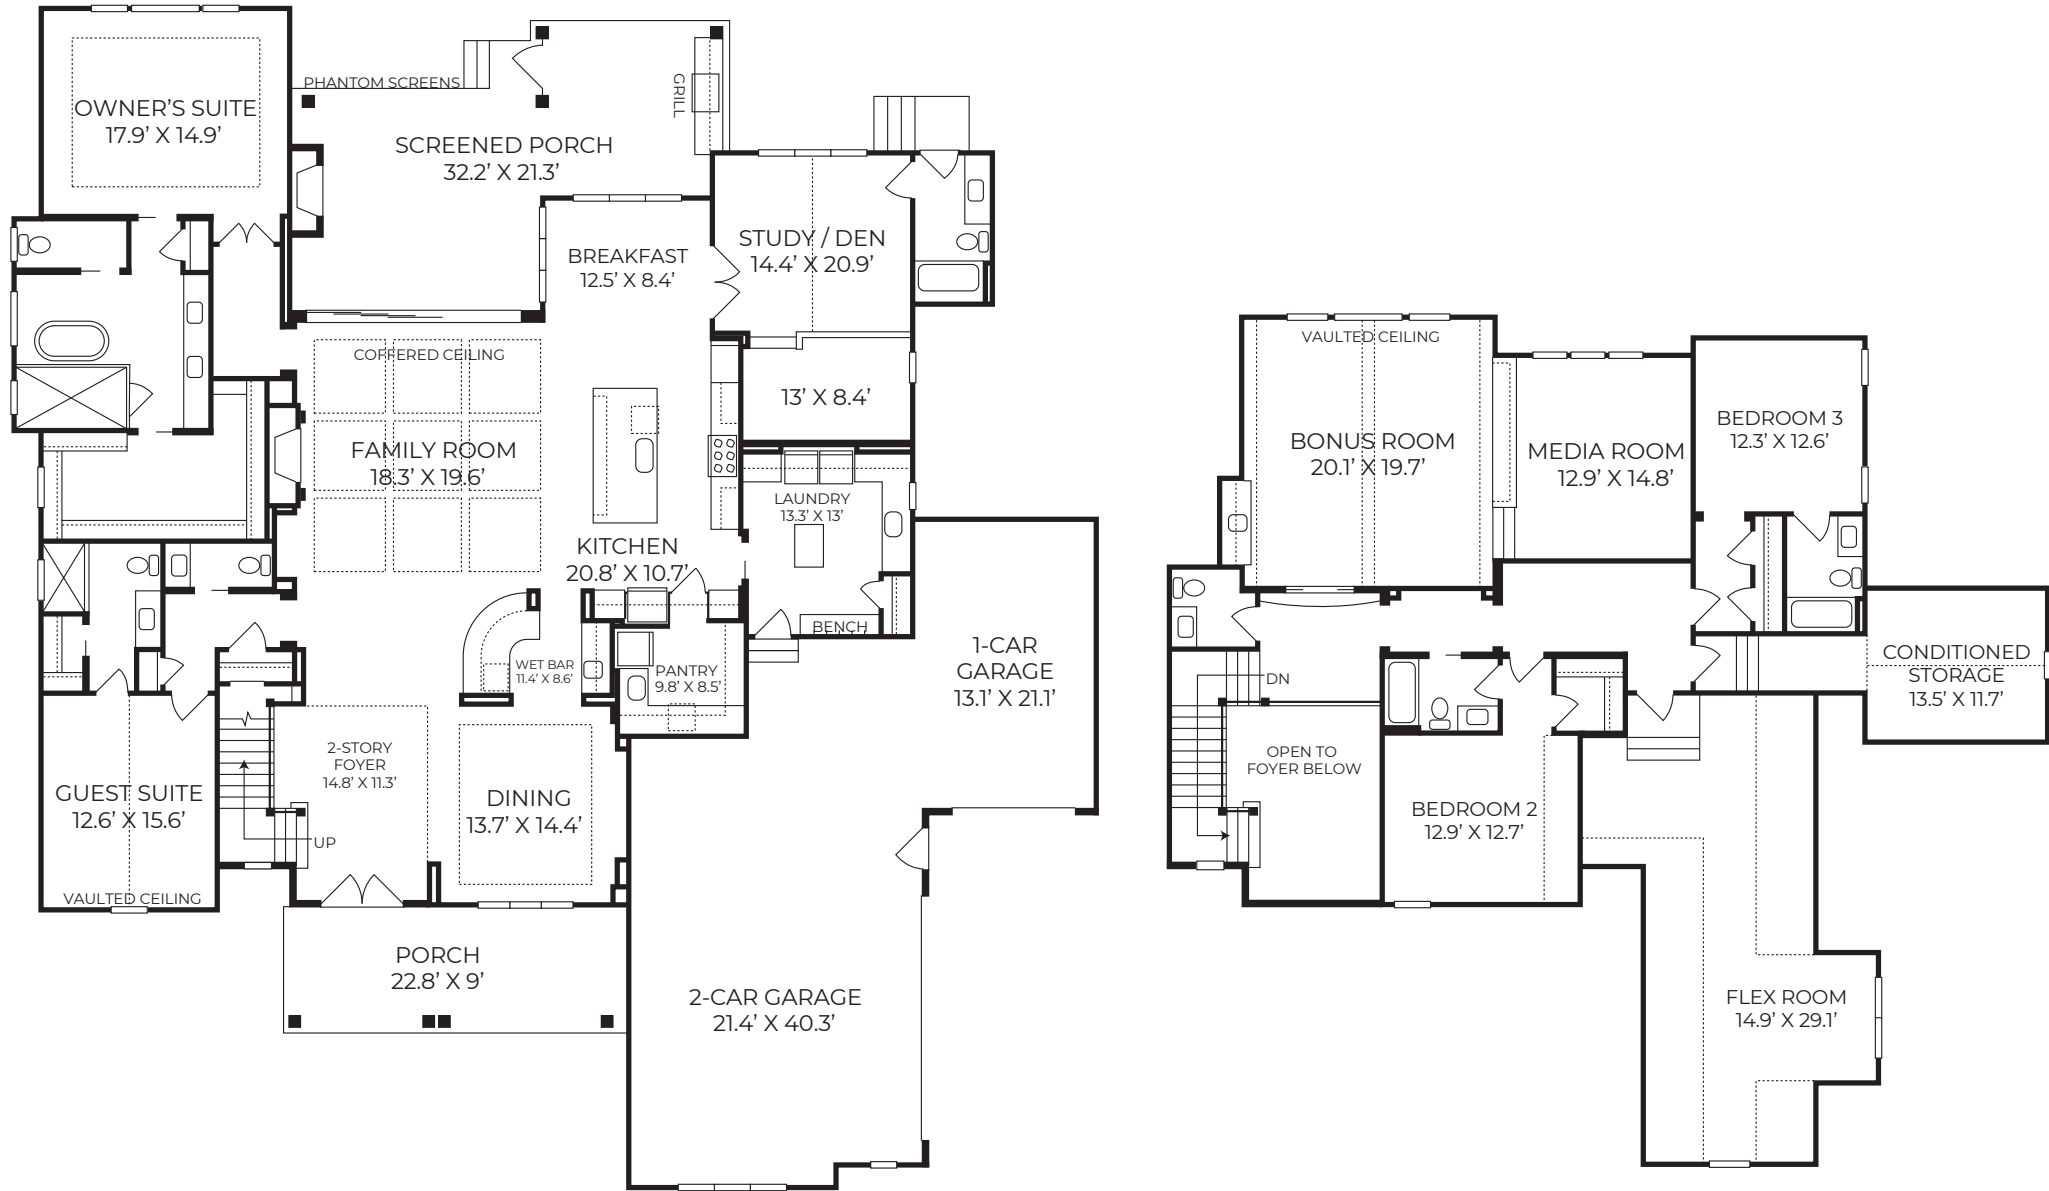

Hearthstone Luxury Homes Grand Highland Estates Homesite #53