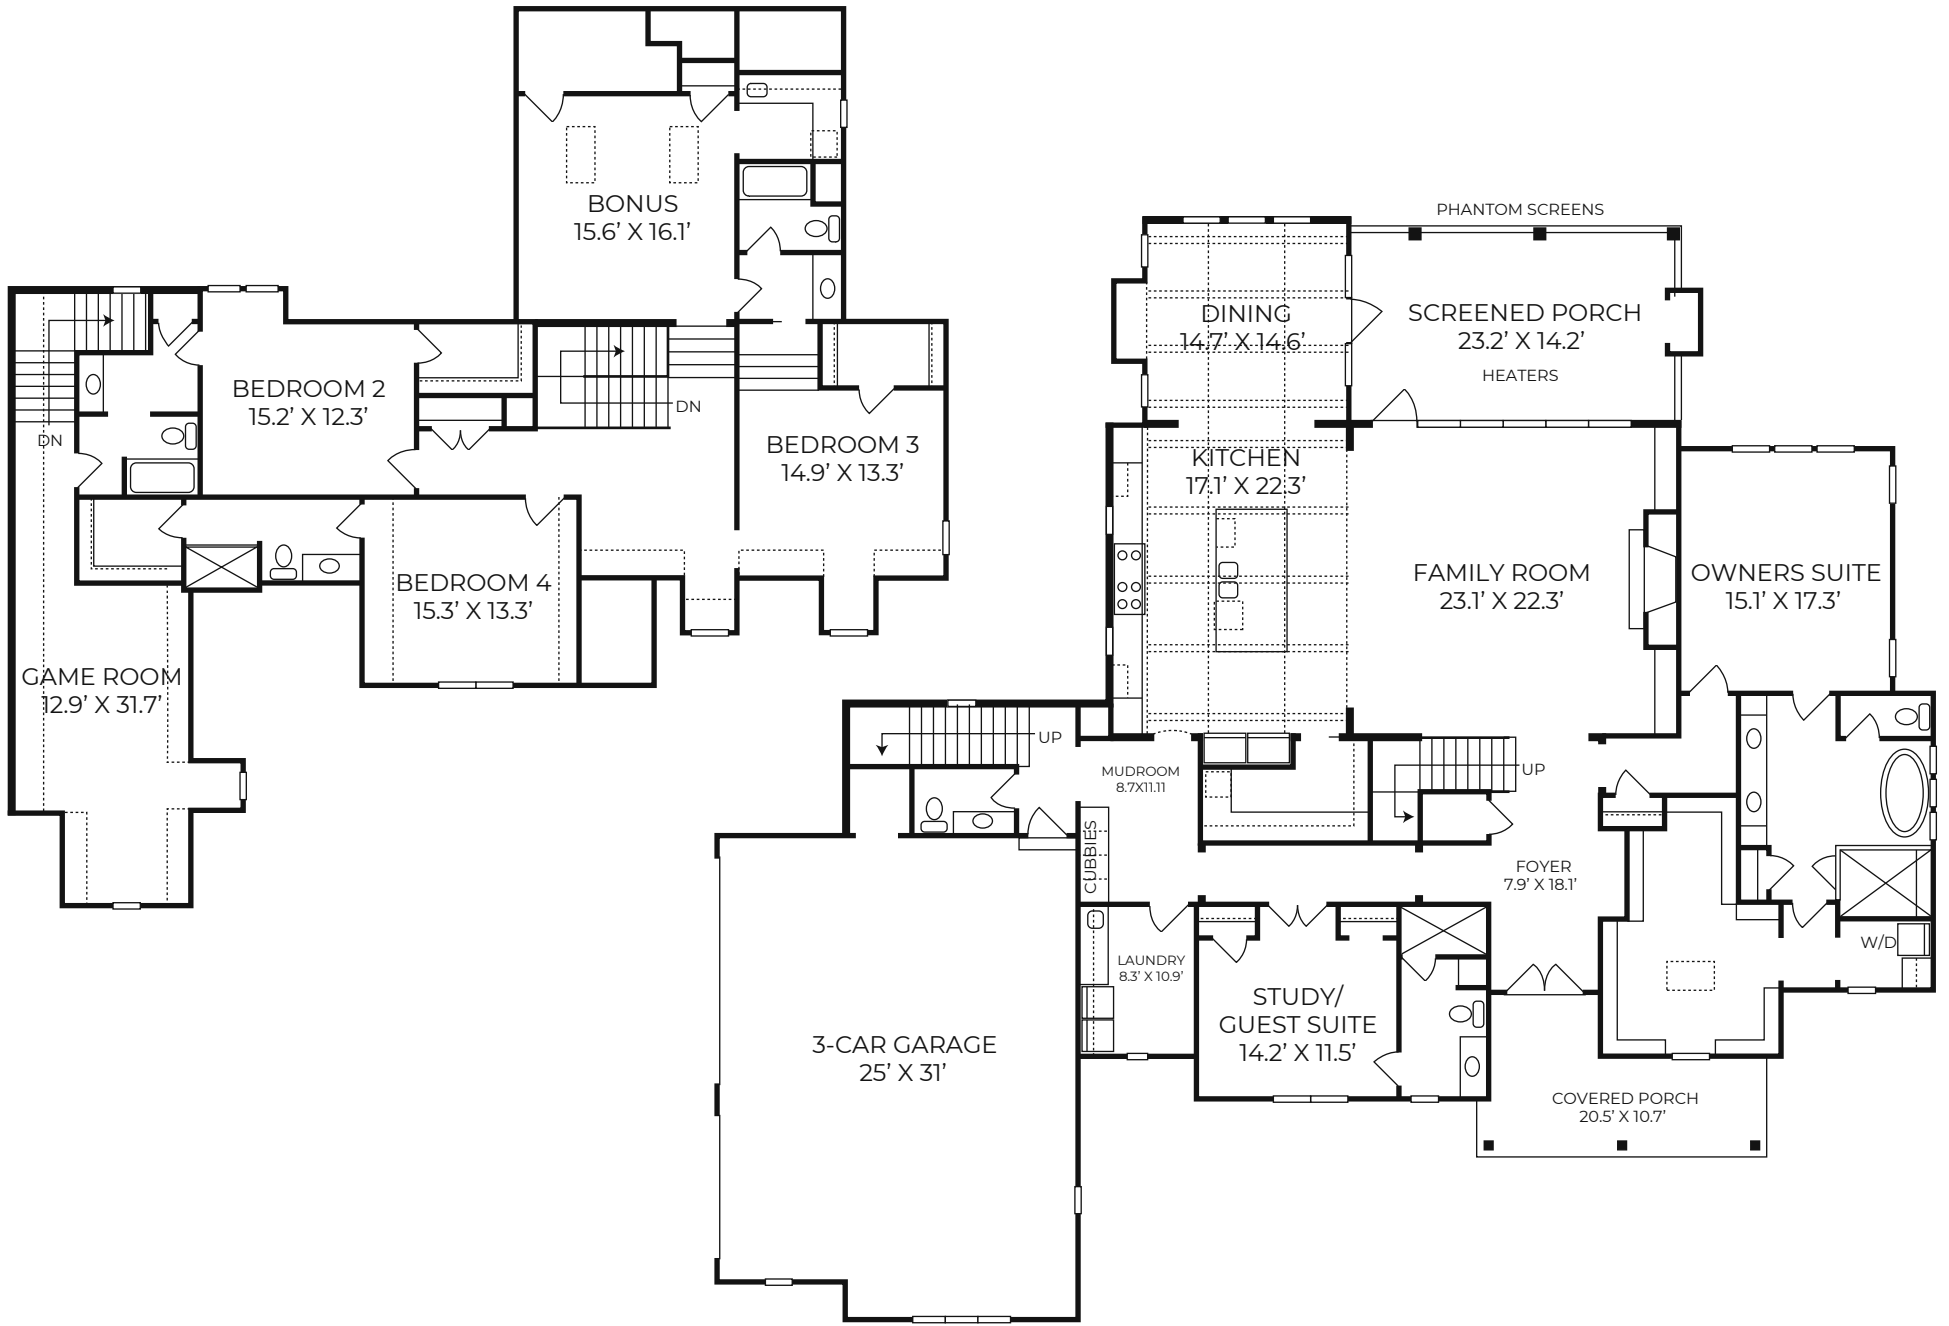

Speight Built
Grand Highland Estates Homesite #57